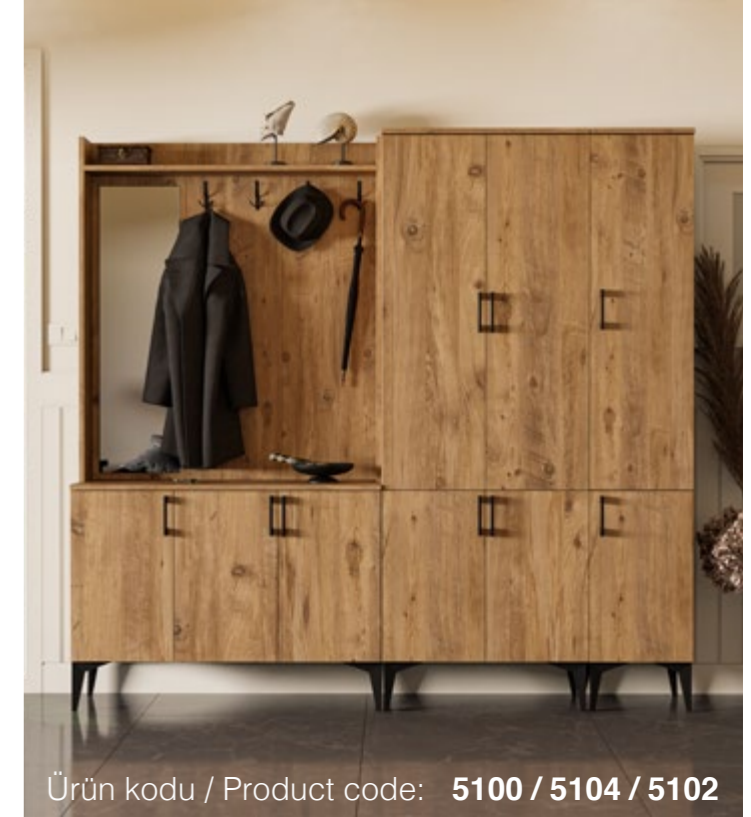

İNCA Portmanto / Coat Rack

Ürün kodu / Product code: **5100 / 5104 / 5102**

G/W	D/D	Y/H
210	35	198

G/W	D/D	Y/H
70	35	198