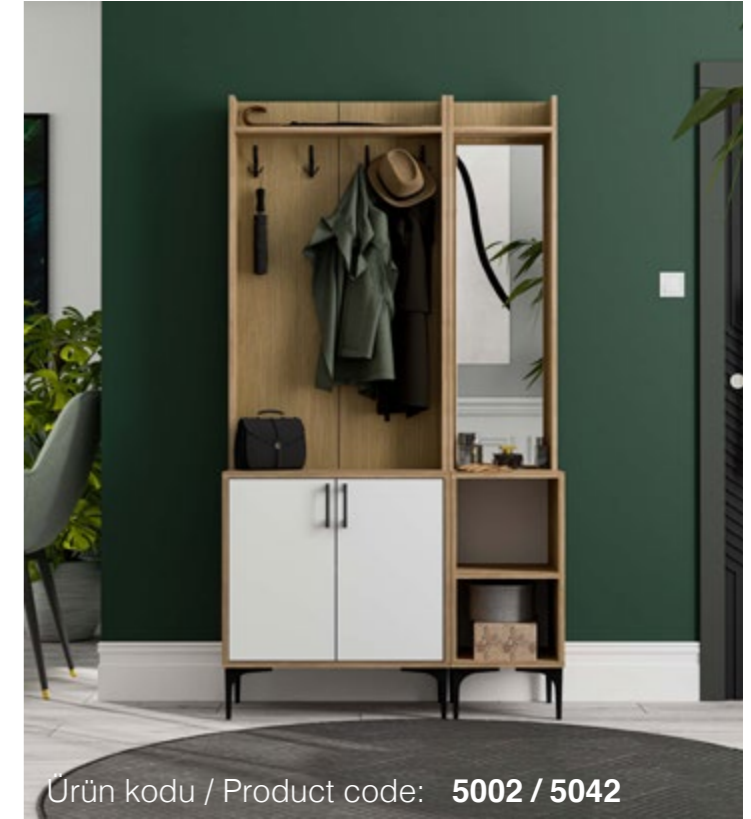

ROYAL Portmanto / Coat Rack

Ürün kodu / Product code: **5002 / 5042**

G/W	D/D	Y/H
104,9	35	196

G/W	D/D	Y/H
70	35	196